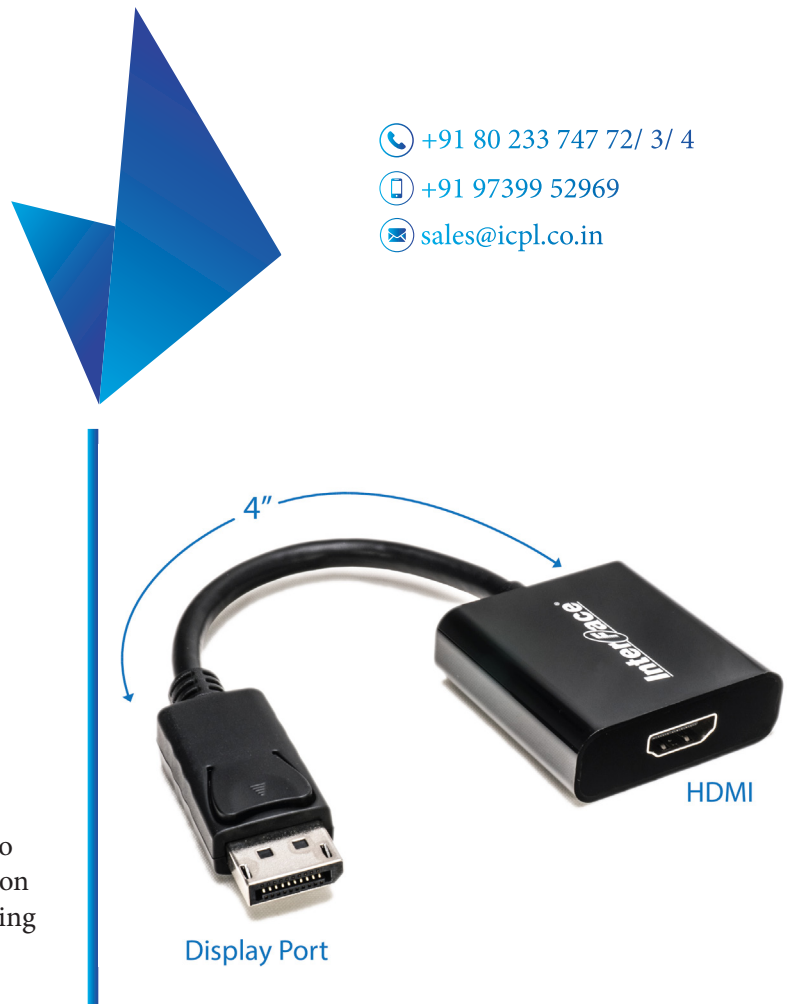

IFCPL101

Display Port to HDMI 4K Active Adapter

A simple Adapter to connect to the monitors/ screens via HDMI.

Interface presents a wide range of HUBS, ADAPTERS and MULTIPORT HUBS.

IFCPL101 is a Active Adapter that enables you to watch your favourite movies or give a presentation using a notebook with Display Port and converting to HDMI in 4K.

Features

Casing: ABS

Input: Display Port

Output: 1 x HDMI

Color: Black

Specifications

- Connect to digital monitor from laptop/ desktop
- Supports HDMI resolution up-to 4K x 2K, 60Hz
- Supports both mirroring and extending
- Compliant with HDMI 1.3 Specification
- Plug and Play Solution, Convenient to Use and Easy to Carry
- RoHS, REACH, CE & FCC Compliant