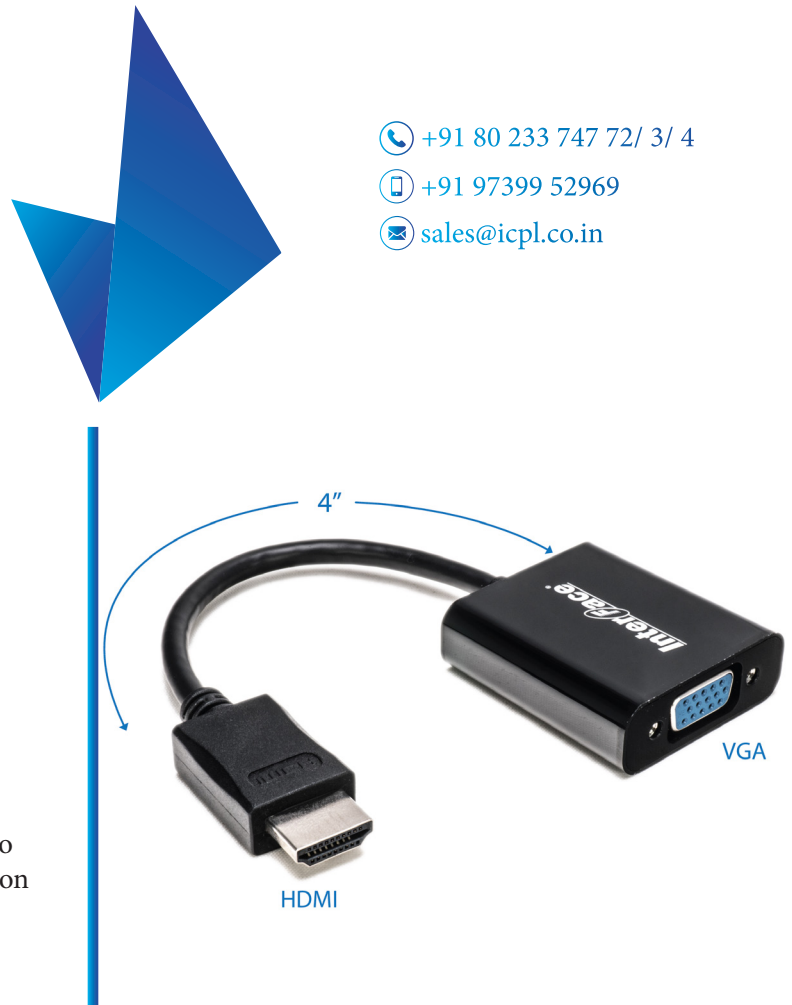

IFCPL107

HDMI to VGA Active Adapter

A simple Adapter to connect to VGA monitors/ screens via HDMI.

Interface presents a wide range of HUBS, ADAPTERS and MULTIPORT HUBS.

IFCPL107 is a Active Adapter that enables you to watch your favourite movies or give a presentation using a notebook with HDMI and converting to VGA.

Features

Casing: ABS

Input: HDMI

Output: 1 x VGA

Color: Black

Specifications

- Connect to digital monitor from laptop/ desktop
- Supports resolution up-to 1920x1200 and 1920x1080
- Supports both mirroring and extending
- Compliant with HDMI 1.4 Specification
- Plug and Play Solution, Convenient to Use and Easy to Carry
- RoHS, REACH, CE & FCC Compliant