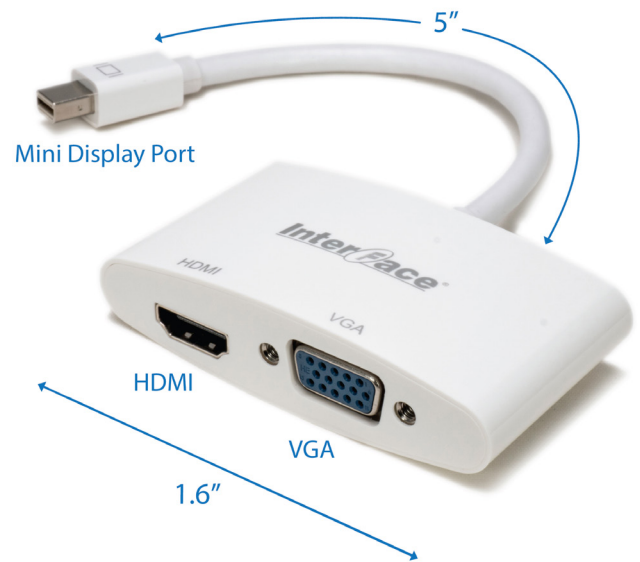

IFCPL215

Mini Display Port to HDMI 4K + VGA Active Adapter

Compact Adapter to connect to HDMI or VGA Displays.

Interface presents a wide range of HUBS, ADAPTERS and MULTIPORT HUBS.

IFCPL215 is a adapter that enables you to attach notebooks with mini display port to HDMI or VGA Displays.

Features

Casing: ABS

Input: Mini Display Port

Output: 1 x HDMI
1 x VGA

Color: White

Specifications

- Supports HDMI Resolution up-to 3840*2160P at 30Hz
- Supports VGA Resolution up-to 1920*1080P at 60Hz
- Supports Single Display
- Plug and Play Solution, Convenient to Use and Easy to Carry
- RoHS, REACH, CE & FCC Compliant