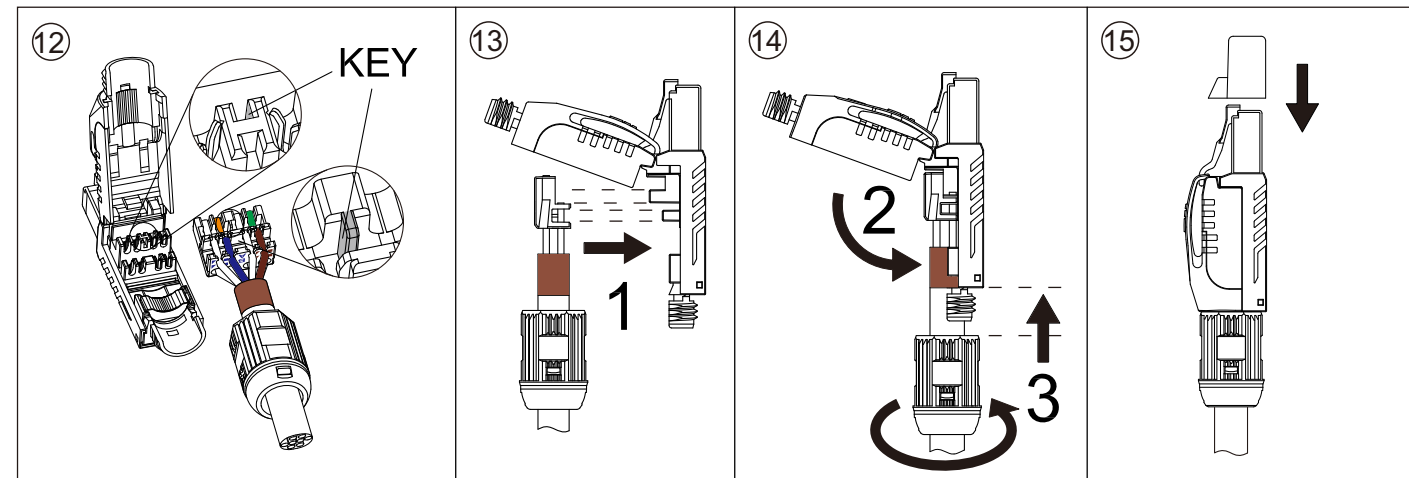

Interface[®]
Connectors to Connectivity[®]

INTERFACE CONNECTRONICS PVT LTD
#85, Unit # 3, 1st Floor, Yeshwanthpur,
Bangalore - 560 022, India
www.icplindia.com

16 Legend

W White
G Green
O Orange
BL Blue
BR Brown

1	2	3	4	5	6	7	8
W-G	G	W-O	BL	W-BL	O	W-BR	BR

Pin assignment T568A

1	2	3	4	5	6	7	8
W-O	O	W-G	BL	W-BL	G	W-BR	BR

Pin assignment T568B

	Solid	Stranded	Cable (O.D.)
C6 _A	23~26AWG	23~26AWG	6.0~7.5mm
C8	22~24AWG	22~24AWG	7.0~8.5mm