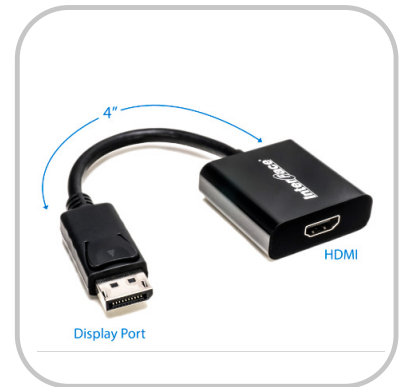

Interface[®] Display Port Male to HDMI Female Active Adapter (Supports 4K x 2K)

SKU - IFCPL101

Connect your Display Port-enabled device to an HDMI display with our Male to Female Active Adapter. This adapter supports 4K x 2K resolution, ensuring crystal-clear picture quality for your viewing pleasure. Whether you're streaming movies, giving a presentation, or gaming, this adapter will deliver high-definition visuals with ease. Its compact design makes it perfect for on-the-go use, so you can enjoy 4K content wherever you are.

Specifications

Physical Characteristics	
Input	Display Port
Output	1 x HDMI
Colour	Black
Packing Details	
Dimension (L x W/ cm)*	10.5*2
Weight (Kg)*	0.0529
Conformance	
Product Compliance	RoHS/ FCC/ CE
Warranty	
Product Warranty	Two Year Limited Warranty