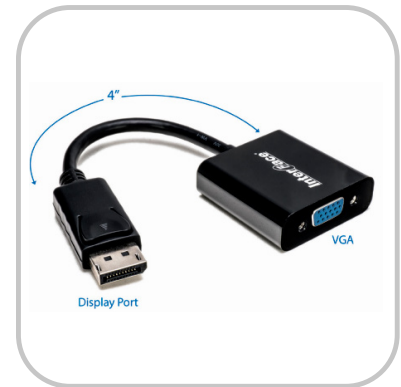

## Interface<sup>®</sup> Display Port Male to VGA Female Active Adapter

SKU - IFCPL103

This Display Port Male to VGA Female Active Adapter is the perfect solution for connecting your Display Port-enabled devices to VGA monitors or projectors. With its compact design and plug-and-play functionality, this adapter is easy to use and provides high-quality video output. Whether you're giving a presentation, watching a movie, or simply extending your desktop, this adapter ensures a seamless connection every time.

### Specifications

Physical Characteristics	
Input	Display Port
Output	1 x VGA
Colour	Black
Packing Details	
Dimension (L x W/ cm)*	10.5*2
Weight (Kg)*	0.0564
Conformance	
Product Compliance	RoHS/ FCC/ CE
Warranty	
Product Warranty	Two Year Limited Warranty