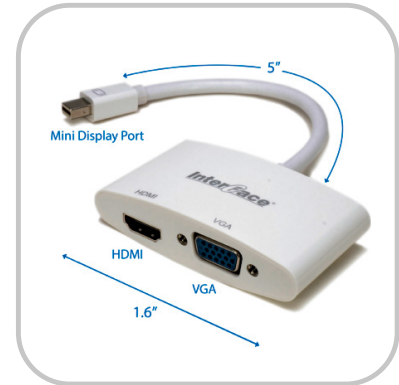

## Interface<sup>®</sup> Mini Display Port to HDMI + VGA Active Adapter

SKU - IFCPL215

This adapter is perfect for connecting Mini Display Port devices to HDMI or VGA displays. Supports up to 1080p HD video resolutions for clear picture quality. Compact, lightweight design for easy portability and plug-and-play setup. Ideal for presentations, movies, or extending your desktop with reliable connectivity.

### Specifications

Physical Characteristics	
Input	Mini Display Port
Output	1 x HDMI, 1 x VGA
Colour	White
Packing Details	
Dimension (L x W/ cm)*	16*0.5
Weight (Kg)*	0.060
Conformance	
Product Compliance	RoHS/ FCC/ CE
Warranty	
Product Warranty	Two Year Limited Warranty