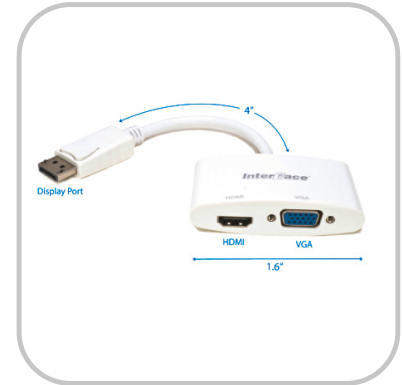

Interface[®] Display Port to HDMI + VGA Active Adapter

SKU - IFCPL216

This adapter is perfect for connecting Display Port devices to HDMI or VGA displays. Supports up to 1080p HD video resolutions for clear picture quality. Compact, lightweight design for easy portability and plug-and-play setup. Ideal for presentations, movies, or extending your desktop with reliable connectivity.

Specifications

Physical Characteristics	
Input	Display Port
Output	1 x HDMI, 1 x VGA
Colour	White
Packing Details	
Dimension (L x W/ cm)*	16*0.5
Weight (Kg)*	0.0658
Conformance	
Product Compliance	RoHS/ FCC/ CE
Warranty	
Product Warranty	Two Year Limited Warranty